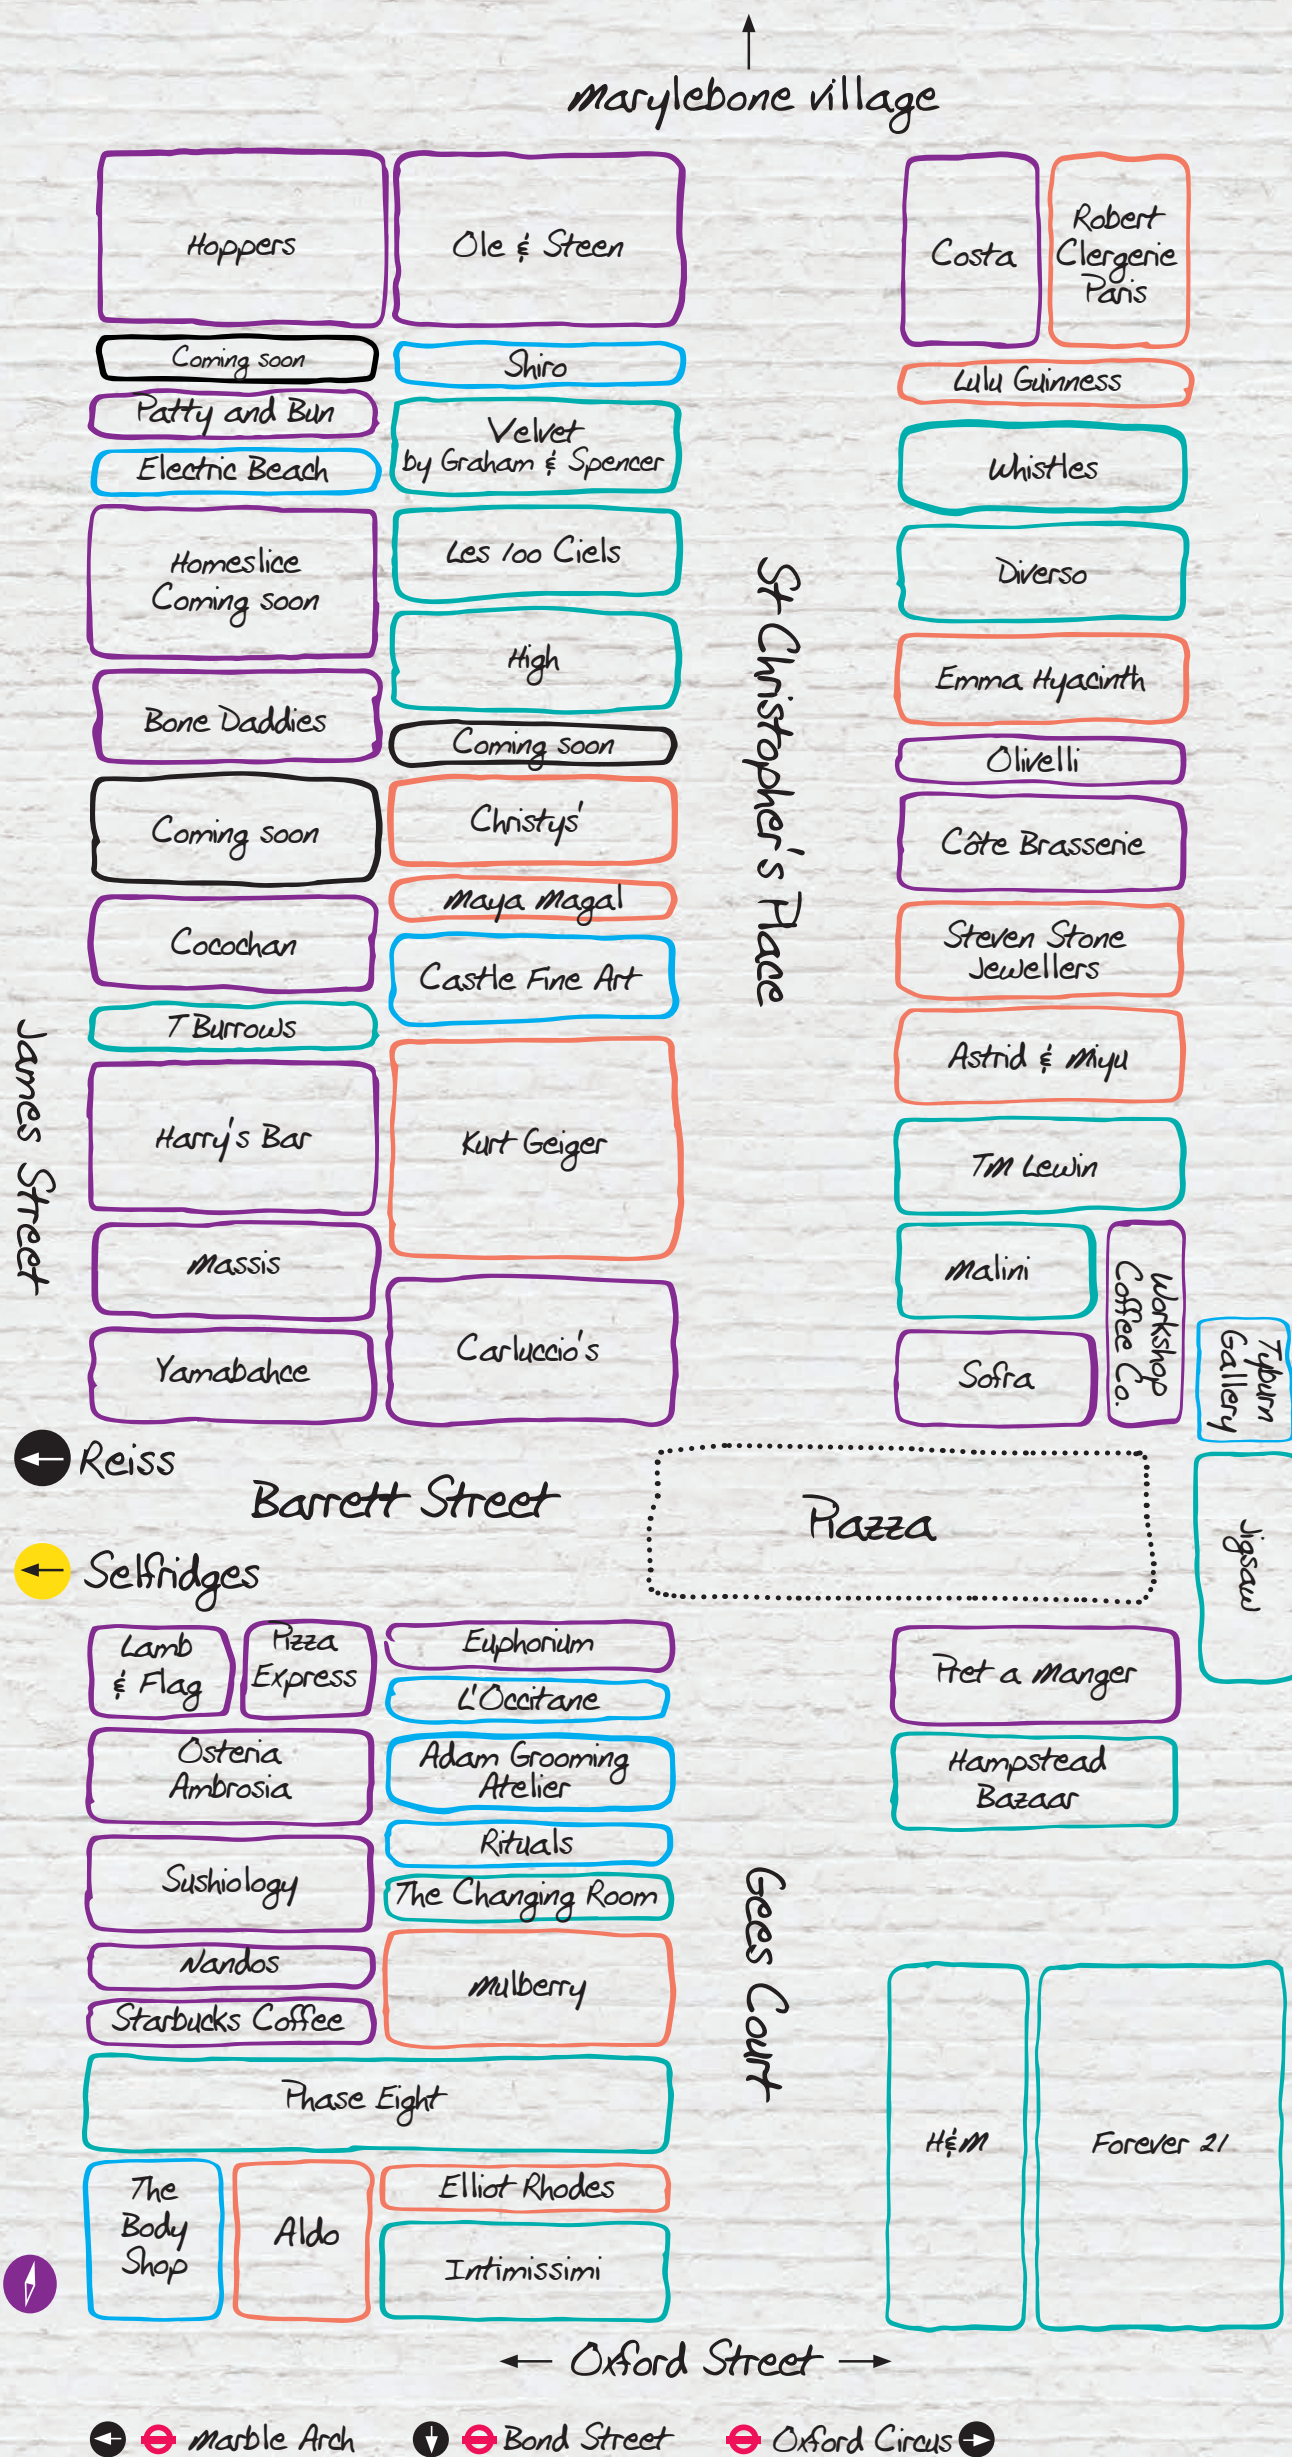

# Visitor information

St Christopher's Place

## Dining and Drinks

- Bone Daddies
- Carluccio's
- Cocochan
- Costa
- Côte Brasserie
- Euphorium
- Harry's Bar
- Homeslice (Coming Soon)
- Hoppers
- Lamb & Flag
- Massis
- Nandos
- Ole & Steen
- Olivelli
- Osteria Ambrosia
- Patty and Bun
- Pizza Express
- Pret a Manger
- Sofra
- Starbucks Coffee
- Sushiology
- Workshop Coffee Co.
- Yamabahee

## Clothing

- Diverso
- Forever 21
- Hampstead Bazaar
- High
- H&M
- Intimissimi
- Jigsaw
- Les 100 Ciels
- Malini
- Phase Eight
- T Burrows
- The Changing Room
- TM Lewin
- Velvet by Graham & Spencer
- Whistles

## Beauty and Lifestyle

- Adam Grooming Atelier
- Castle Fine Art
- Electric Beach
- L'Occitane
- Rituals
- Shiro
- The Body Shop
- Tyburn Gallery